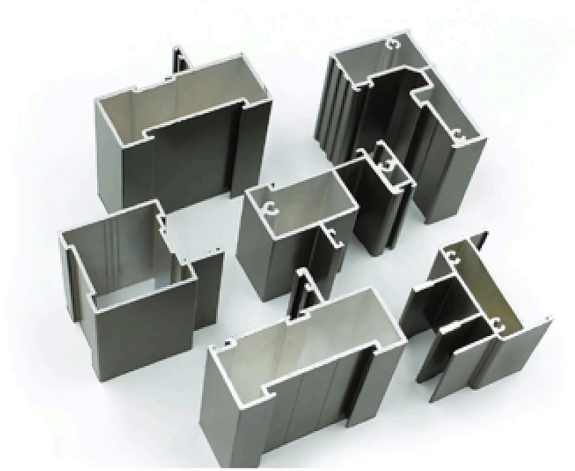

### Product Description

- ▶ It is made of good quality 6063 aluminum bar with high purity up to 97% to ensure long life span and good strength performance.
- ▶ The powder coating layer is made of premium outdoor powder to ensure good corrosion resistance and good weatherability.