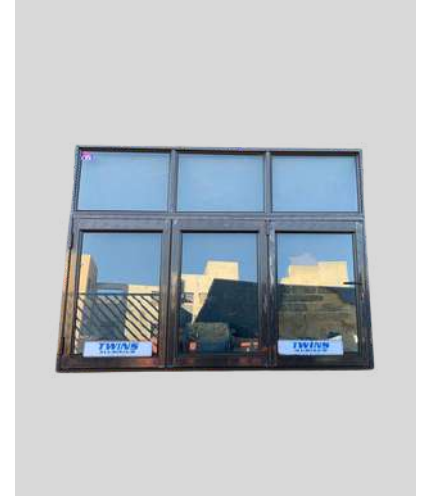

STACK WINDOWS

WE ARE THE EXCLUSIVE
DISTRIBUTOR OF PICCOLUM
ALUMINUM PRODUCTS
ACROSS AFRICA

WINDOWS / SLIDING DOORS /
SIDELIGHTS / KITCHEN DOORS /
SLIDING WINDOWS / STABLE DOORS /
ENTRANCE DOORS

DOUBLE DOORS / PALACE SLIDING
DOORS / SHOPFRONTS / GLASS &
MIRROR CUT TO SIZE / REMOVAL AND
INSTALLATION

PICCOLUM

When only the best will do