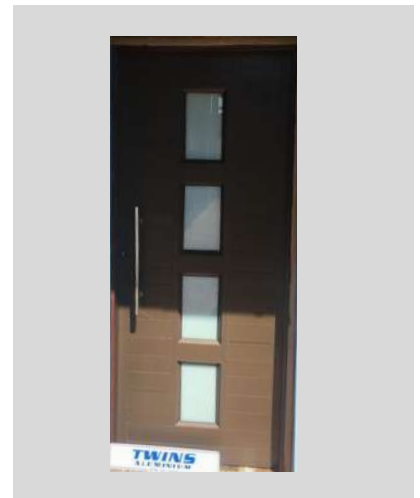

SINGLE DOORS

WE ARE THE EXCLUSIVE
DISTRIBUTOR OF PICCOLUM
ALUMINUM PRODUCTS
ACROSS AFRICA

WINDOWS / SLIDING DOORS /
SIDELIGHTS / KITCHEN DOORS /
SLIDING WINDOWS / STABLE DOORS /
ENTRANCE DOORS

DOUBLE DOORS / PALACE SLIDING
DOORS / SHOPFRONTS / GLASS &
MIRROR CUT TO SIZE / REMOVAL AND
INSTALLATION

PICCOLUM
When only the best will do