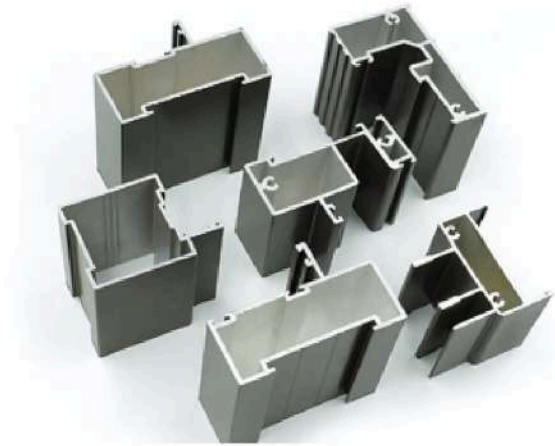

-TEAM TWINS ALUMINIUM

PICCOLUM
When only the best will do

WINDOWS AND DOORS

PROFILES

Product Description

- ▶ It is made of good quality 6063 aluminum bar with high purity up to 97% to ensure long life span and good strength performance.
- ▶ The powder coating layer is made of premium outdoor powder to ensure good corrosion resistance and good weatherability.