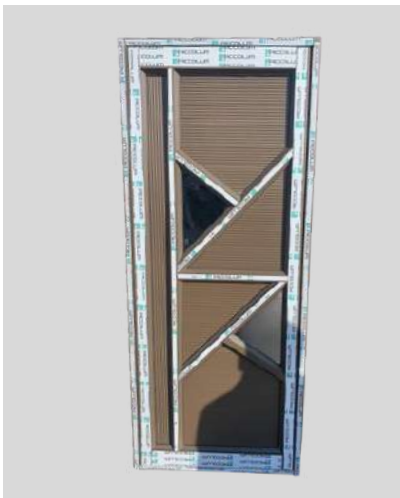

SINGLE DOORS

WE ARE THE EXCLUSIVE
DISTRIBUTOR OF PICCOLUM
ALUMINUM PRODUCTS
ACROSS AFRICA

WINDOWS / SLIDING DOORS /
SIDELIGHTS / KITCHEN DOORS /
SLIDING WINDOWS / STABLE DOORS /
ENTRANCE DOORS

DOUBLE DOORS / PALACE SLIDING
DOORS / SHOPFRONTS / GLASS &
MIRROR CUT TO SIZE / REMOVAL AND
INSTALLATION

PICCOLUM
When only the best will do