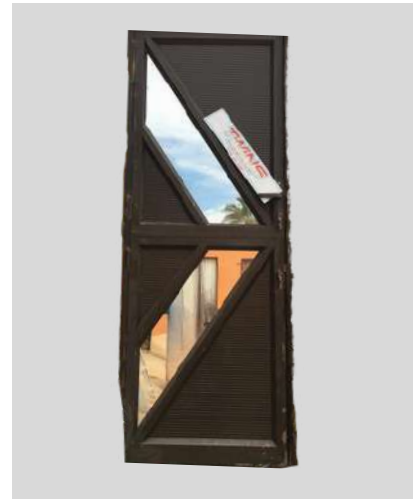

SINGLE DOORS

WE ARE THE EXCLUSIVE
DISTRIBUTOR OF PICCOLUM
ALUMINUM PRODUCTS
ACROSS AFRICA

WINDOWS / SLIDING DOORS /
SIDELIGHTS / KITCHEN DOORS /
SLIDING WINDOWS / STABLE DOORS /
ENTRANCE DOORS

DOUBLE DOORS / PALACE SLIDING
DOORS / SHOPFRONTS / GLASS &
MIRROR CUT TO SIZE / REMOVAL AND
INSTALLATION

PICCOLUM
When only the best will do