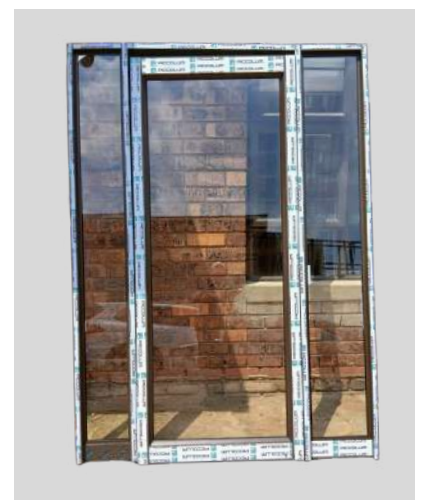

SINGLE DOORS

WE ARE THE EXCLUSIVE
DISTRIBUTOR OF PICCOLUM
ALUMINUM PRODUCTS
ACROSS AFRICA

WINDOWS / SLIDING DOORS /
SIDELIGHTS / KITCHEN DOORS /
SLIDING WINDOWS / STABLE DOORS /
ENTRANCE DOORS

DOUBLE DOORS / PALACE SLIDING
DOORS / SHOPFRONTS / GLASS &
MIRROR CUT TO SIZE / REMOVAL AND
INSTALLATION

PICCOLUM

When only the best will do