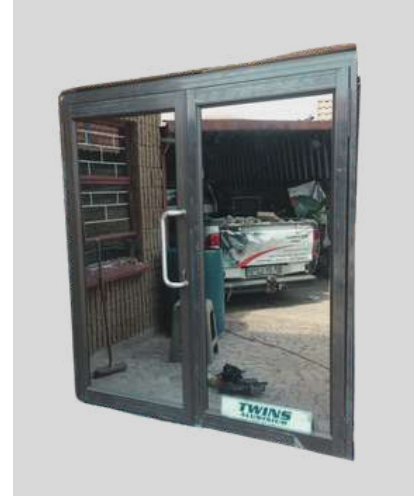

DOUBLE DOORS

WE ARE THE EXCLUSIVE
DISTRIBUTOR OF PICCOLUM
ALUMINUM PRODUCTS
ACROSS AFRICA

WINDOWS / SLIDING DOORS /
SIDELIGHTS / KITCHEN DOORS /
SLIDING WINDOWS / STABLE DOORS /
ENTRANCE DOORS

DOUBLE DOORS / PALACE SLIDING
DOORS / SHOPFRONTS / GLASS &
MIRROR CUT TO SIZE / REMOVAL AND
INSTALLATION

PICCOLUM
When only the best will do