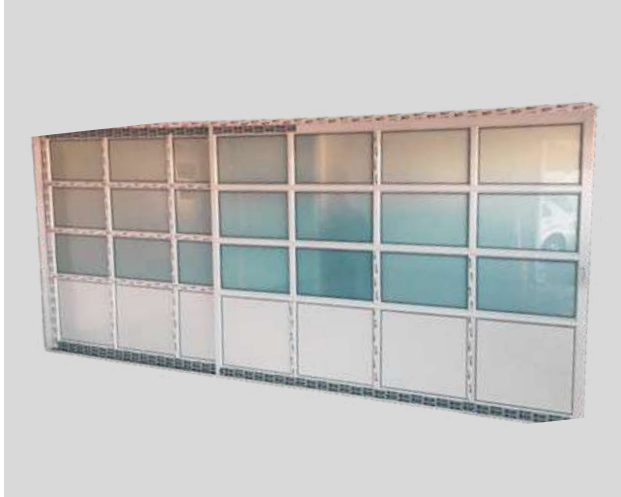

SLIDING DOORS

WE ARE THE EXCLUSIVE
DISTRIBUTOR OF PICCOLUM
ALUMINUM PRODUCTS
ACROSS AFRICA

WINDOWS / SLIDING DOORS /
SIDELIGHTS / KITCHEN DOORS /
SLIDING WINDOWS / STABLE DOORS /
ENTRANCE DOORS

DOUBLE DOORS / PALACE SLIDING
DOORS / SHOPFRONTS / GLASS &
MIRROR CUT TO SIZE / REMOVAL AND
INSTALLATION

PICCOLUM
When only the best will do