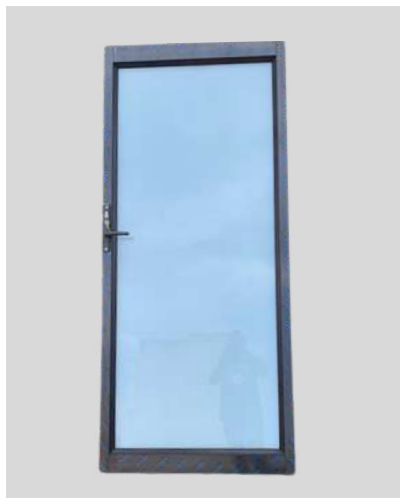

SINGLE DOORS

WE ARE THE EXCLUSIVE
DISTRIBUTOR OF PICCOLUM
ALUMINIUM PRODUCTS
ACROSS AFRICA

WINDOWS / SLIDING DOORS /
SIDELIGHTS / KITCHEN DOORS /
SLIDING WINDOWS / STABLE DOORS /
ENTRANCE DOORS

DOUBLE DOORS / PALACE SLIDING
DOORS / SHOPFRONTS / GLASS &
MIRROR CUT TO SIZE / REMOVAL AND
INSTALLATION

PICCOLUM
When only the best will do